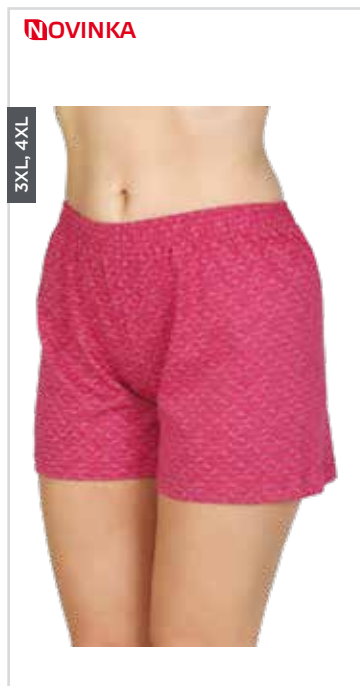

3XL, 4XL

NOVINKA
P LIMIE

dámské kraťasy
100% Bavlina
women's shorts knitwear
100% Cotton

velikosti | sizes

M, L, XL, 2XL, 3XL, 4XL